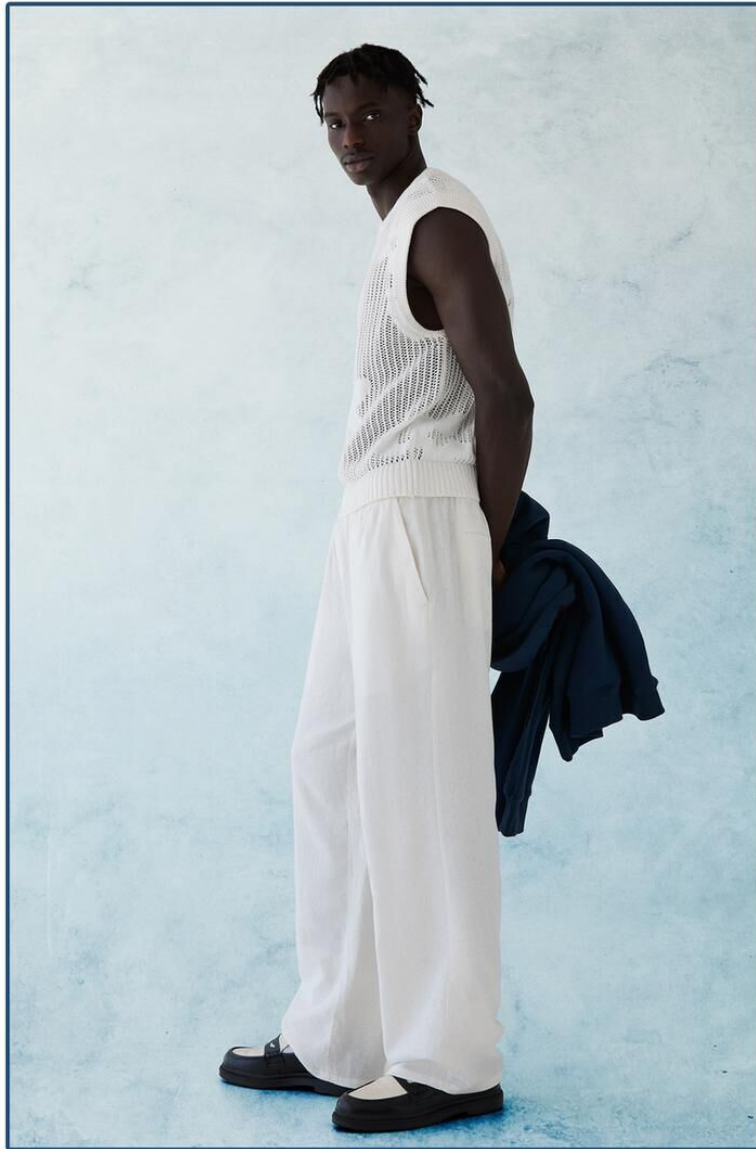

SECK

height 6'2.5 · bust 36.5" · waist 28" · hips 37" · suit 48
shoes size 45 EU/13.5 US/9.5 UK · hair black · eyes brown

SLOW-MO

endless
summer

'24

MGM
MODELS